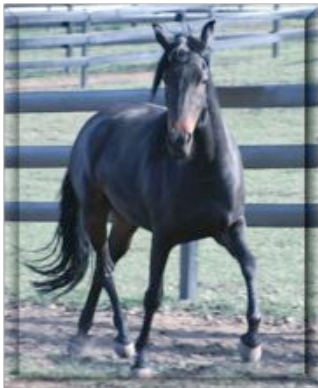

Brasilia do Summerwind (No foals yet)