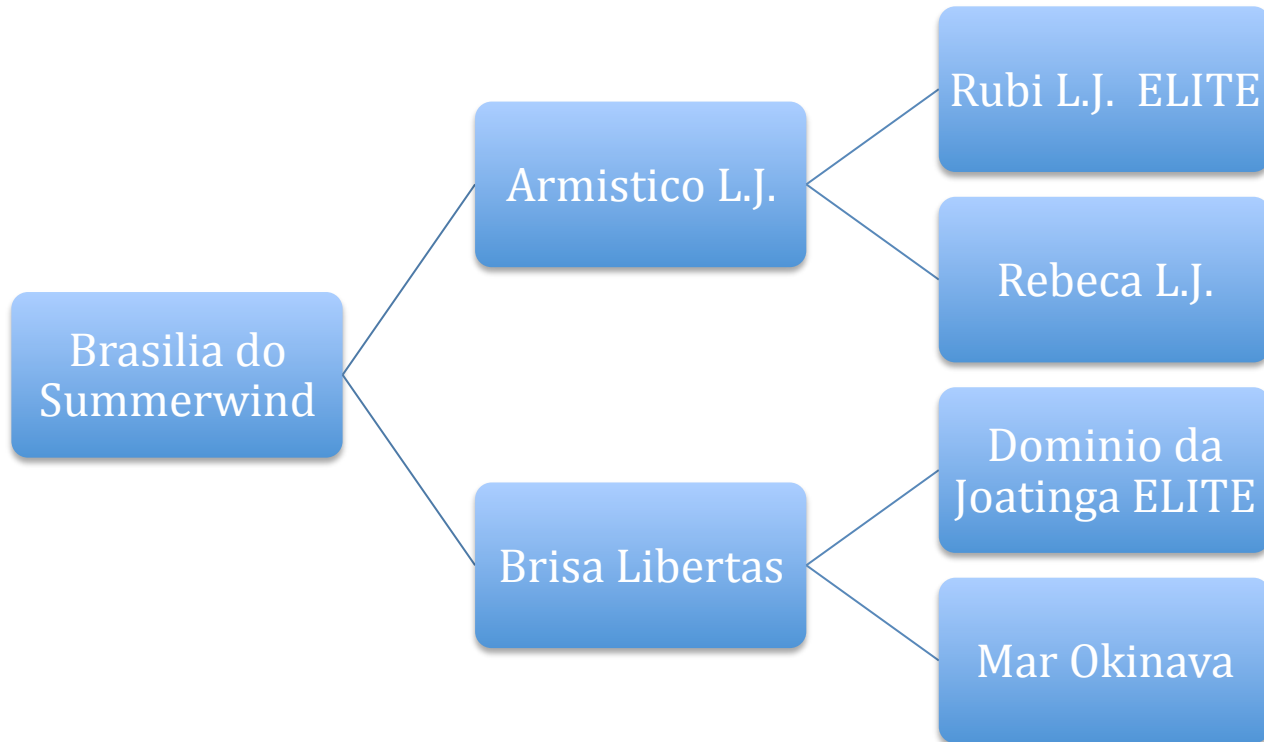

Brasilia do Summerwind Pedigree